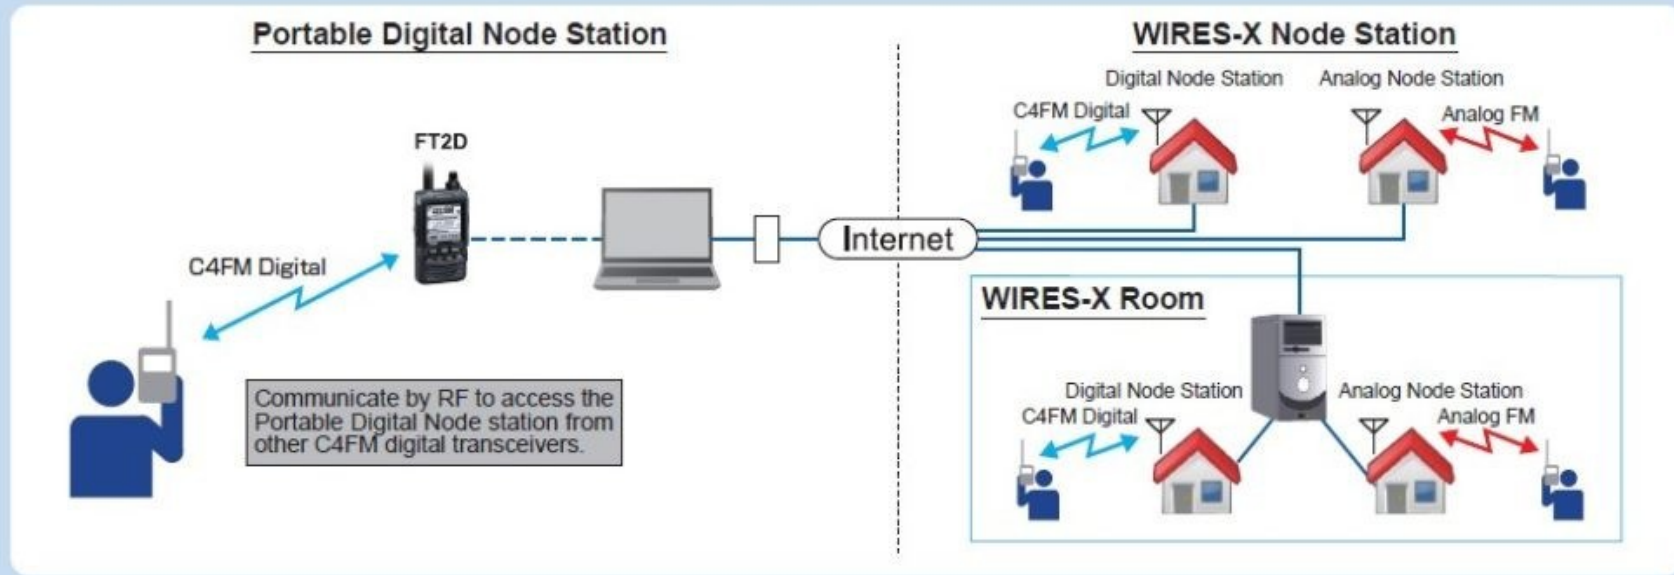

WIRES-X Demonstration

Access Point (Portable HRI Mode) Illustration