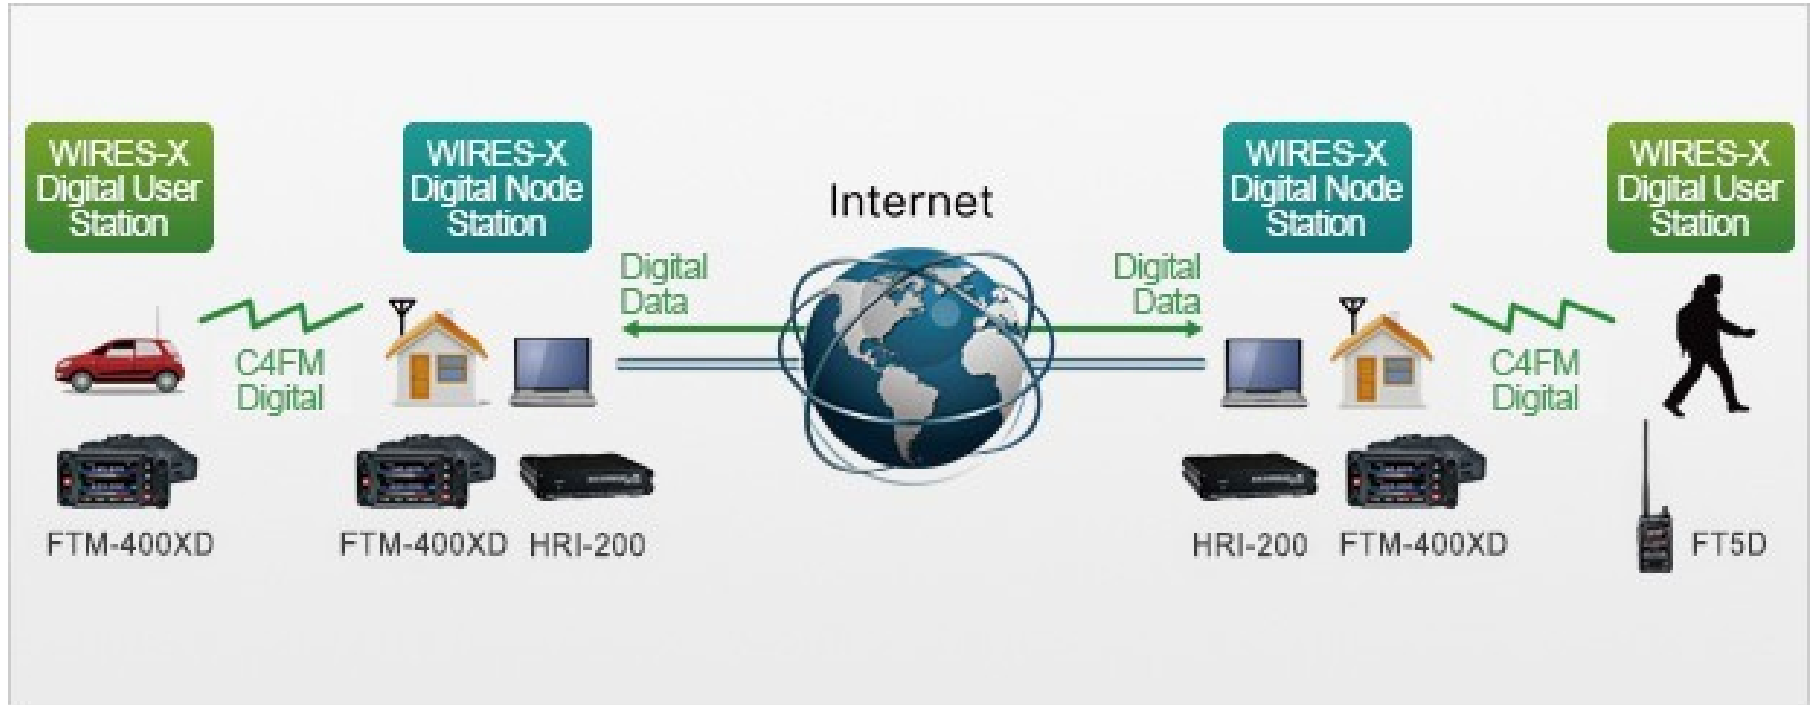

C4FM (Yaesu System Fusion) and WIRES-X

YAESU
The radio

WIRES-X
Multi-Source Power Supply & Standby System

C4FM / Fusion

- Digital voice and data mode using 4 level Frequency Shift Keying (FSK)
- Doesn't require Internet, just >2 C4FM capable transceivers
- 12 kHz bandwidth
- Transmits 9600 bits per second (7200 bps after the protocol overhead)
- Digital Narrow ('DN') 2400 bps voice, 1200 bps for Forward Error Correction (FEC), 3600 bps for data (identity, GPS, additional FEC)
- Voice Wide ('VW') uses entire 7200 bps for voice with some FEC
- DW is Data Wide; uses entire 7200 bps for transmitting data (images/text messages etc.)

C4FM / Fusion - Advantages

- Good audio quality
- Less affected by noise/interference
- Transmits identity (call sign)
- Transmits location information
- Support for text messaging
- Support for picture messaging (requires MH-85A11U speaker microphone)

C4FM / Fusion - Disadvantages

- VHF/UHF only (save for 10m 29.00 – 29.51 MHz)
- Proprietary – Requires a Yaesu transceiver with C4FM feature
- Expensive (relative to analogue only equipment)
- No narrow deviation mode (all sub-modes are 12 kHz)

WIRES-X

- Wide-coverage Internet Repeater Enhanced System
- Allows global communication via repeaters, gateways and portable digital nodes (PDNs)
- Works with digital C4FM and analogue FM signals

WIRES-X